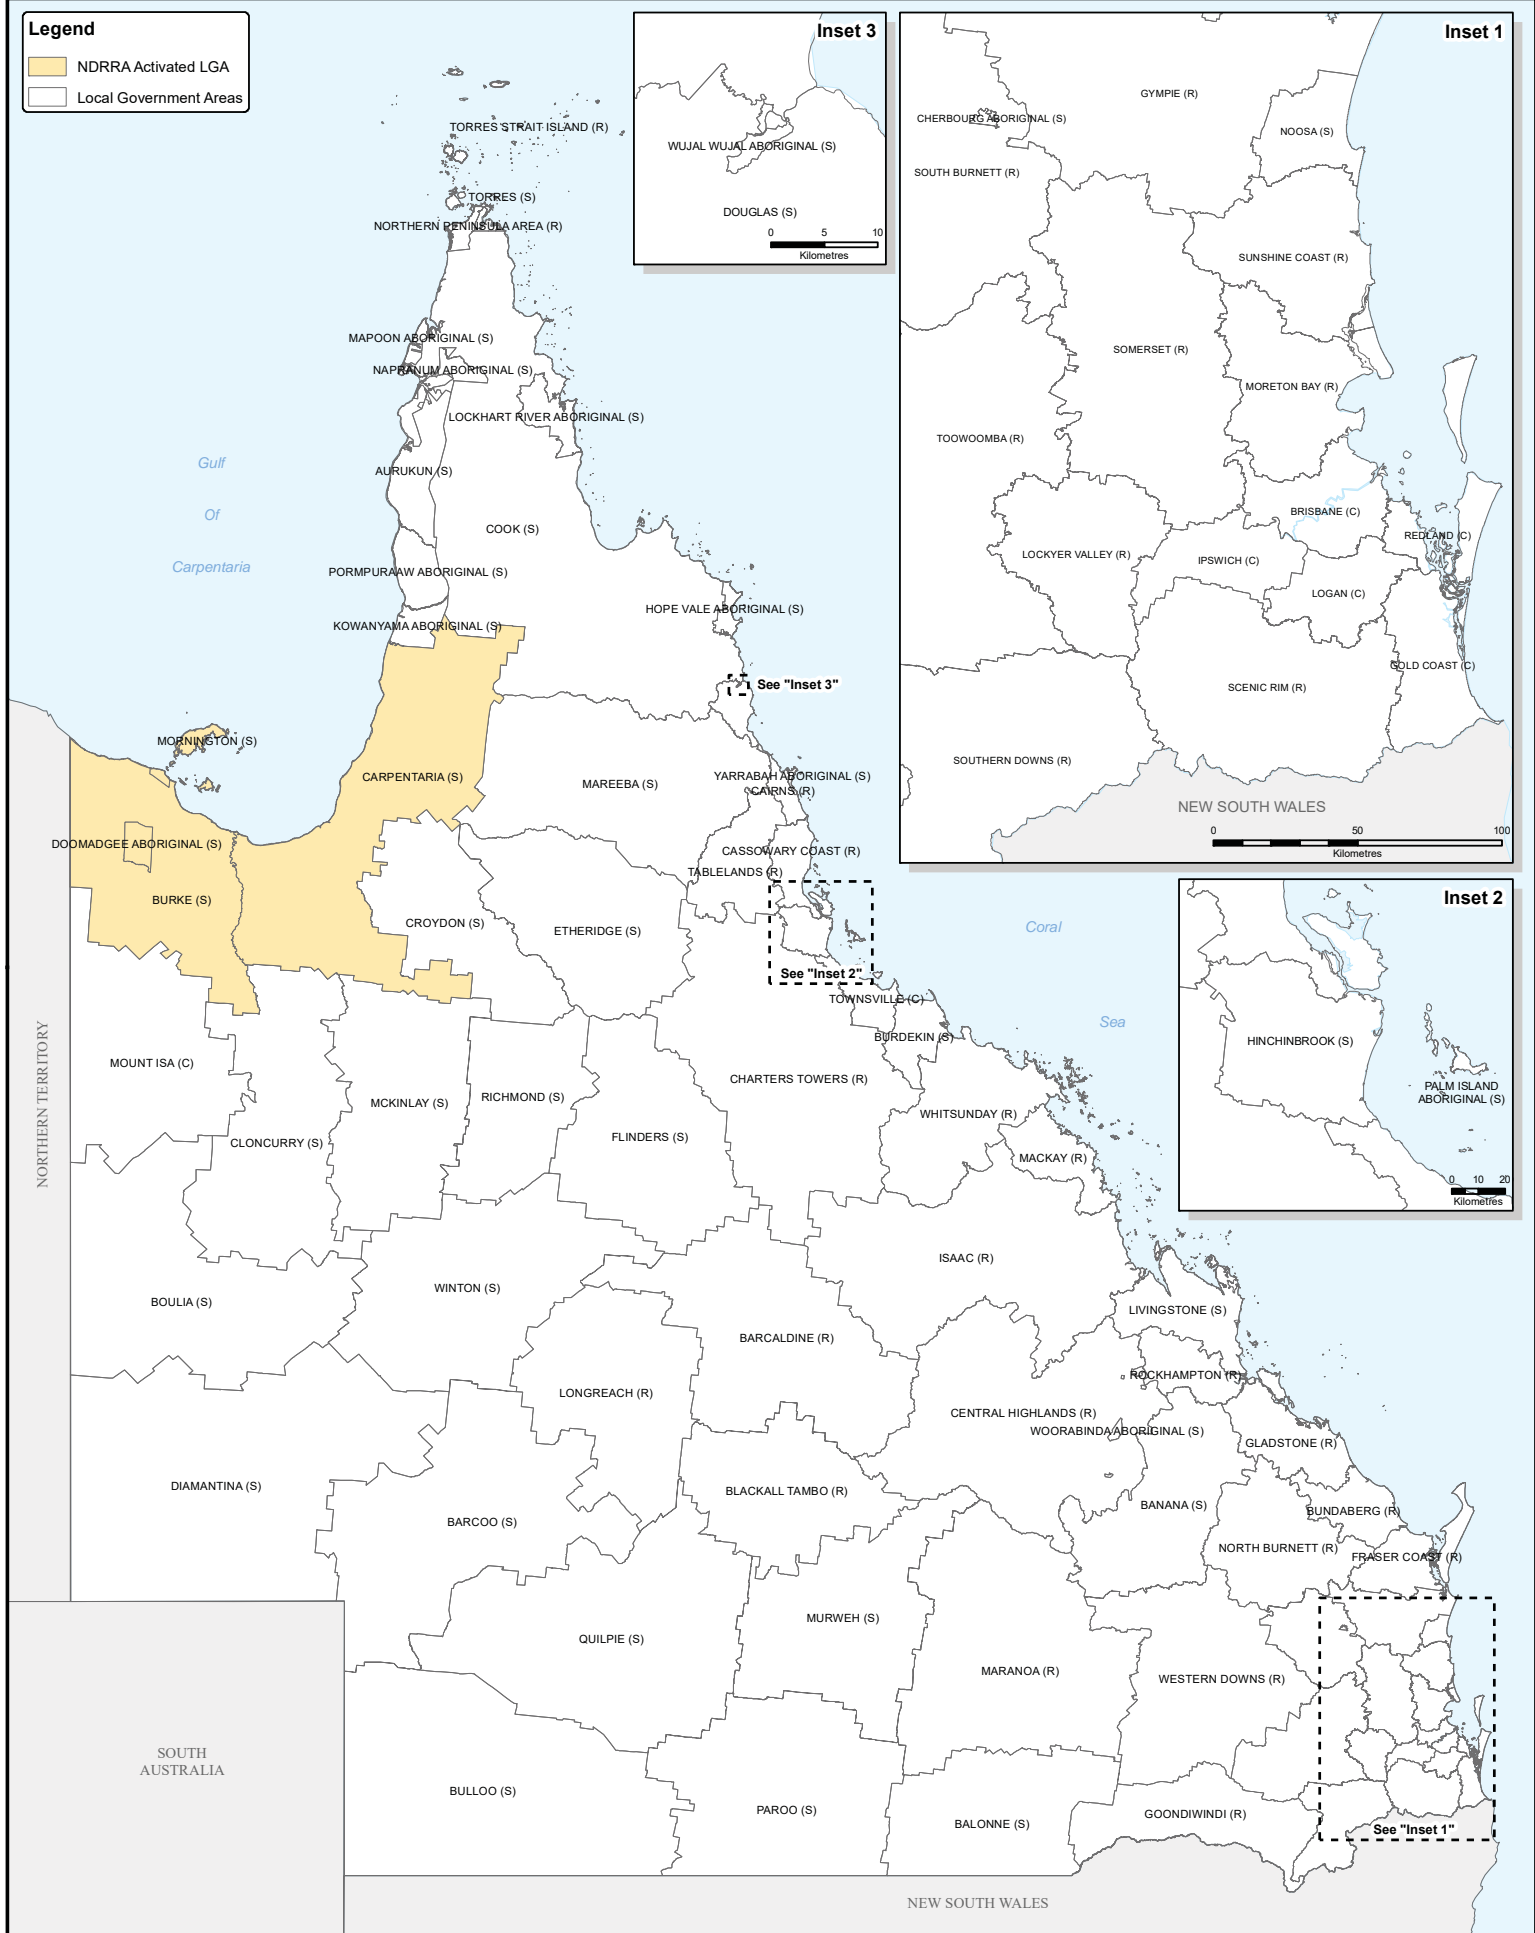

Legend

- NDRRA Activated LGA
- Local Government Areas

Queensland Reconstruction Authority
1800 110 841
www.qldreconstruction.org.au

NDRRA Activation Summary v1

Gulf Tropical Low

15-24 February 2017