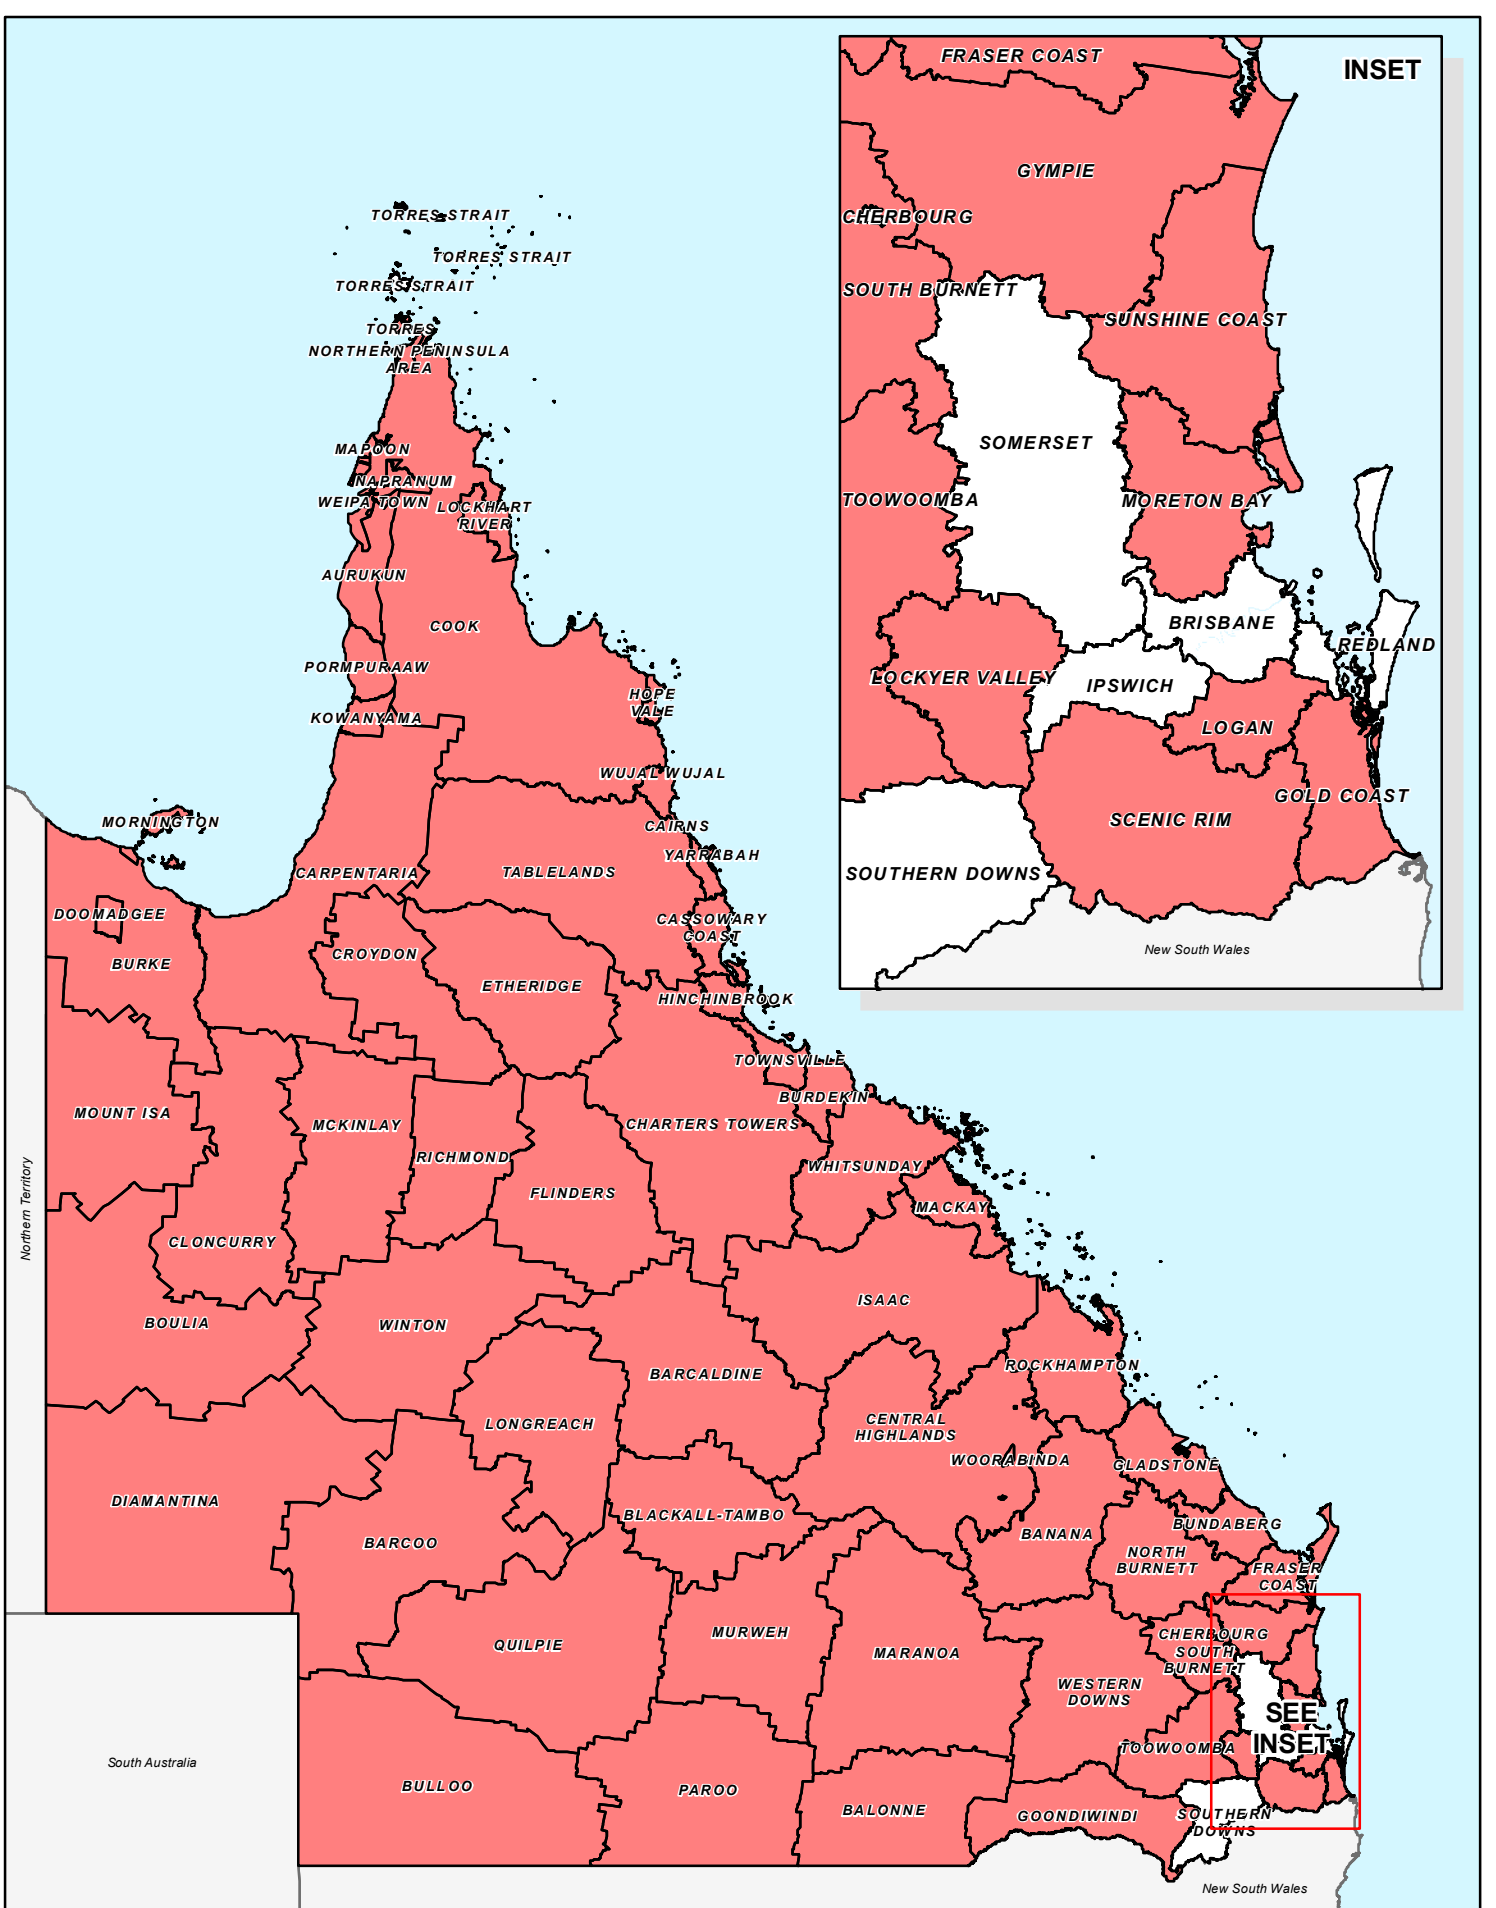

NDRRA Activations as at 0900 hrs, 17/04/2010
Queensland Monsoonal Flooding and Tropical Cyclones
Olga, Neville, Ului and Paul, January - April 2010

Local Government Area
NDRRA Activated Local Government Areas

GDA Map Produced: 19/04/2010
Map Request Number: R10-027