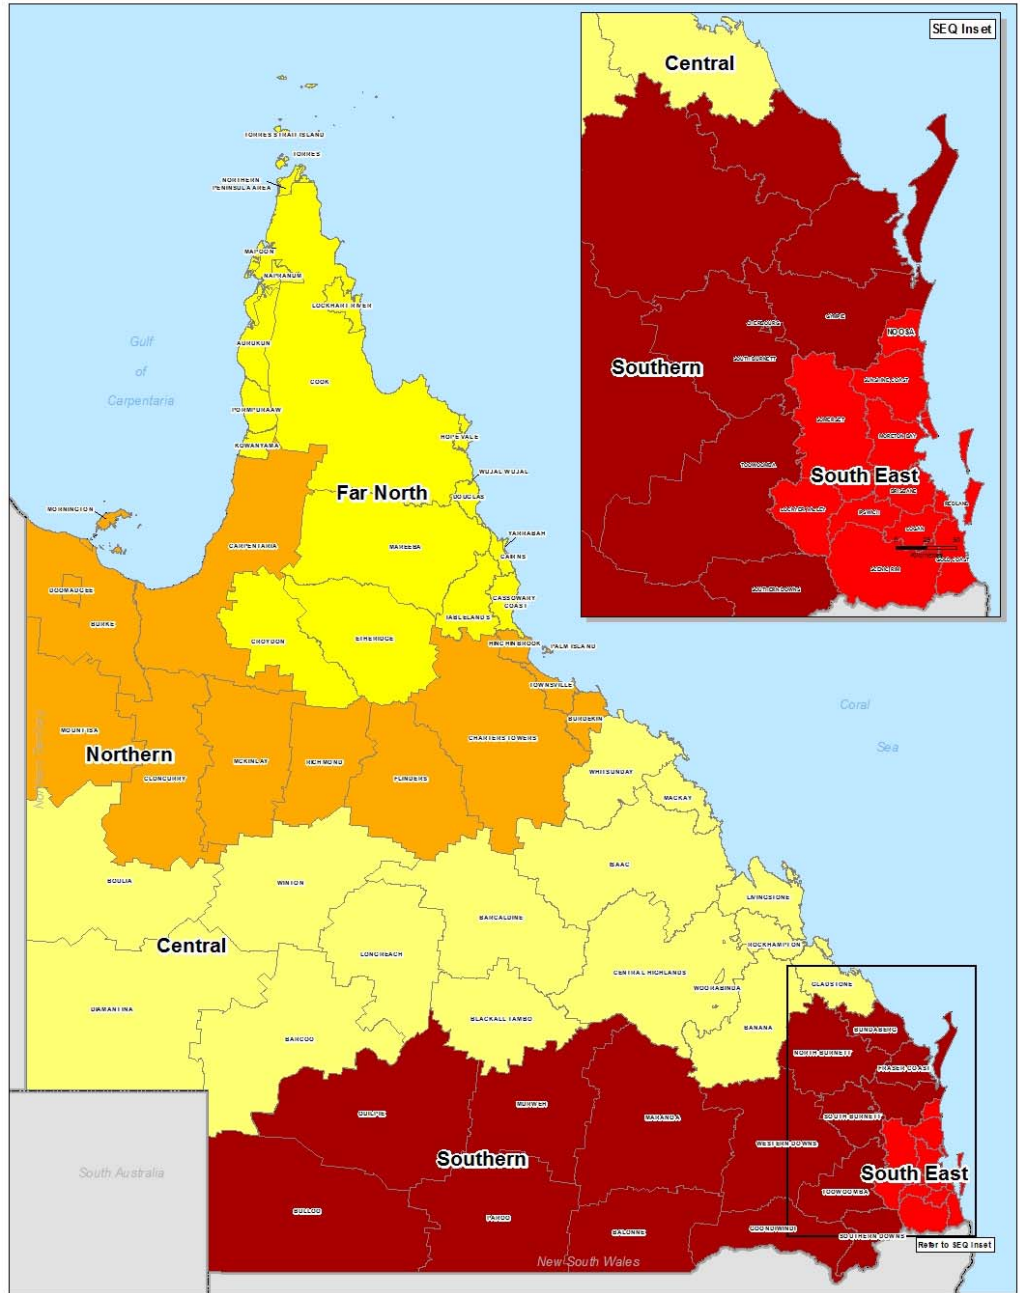

Local Government Areas and QldRA Reporting Regions
Scale at A4: 1:6,700,000

Legend

- Far North Queensland
- North Queensland
- Central Queensland
- Southern Queensland
- South East Queensland
- Local Government Areas